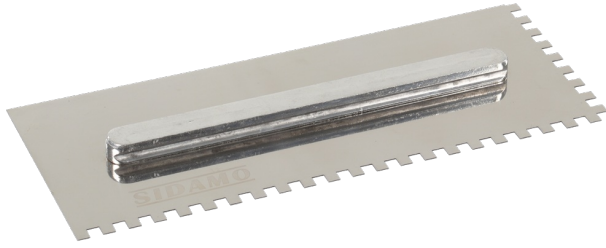

## LAME DE PLATOIR

(Ref. 11255128)

Usage régulier

Photo et textes non contractuels

### Product Information:

U-shaped tooth replacement blades for set of 6 trowel  
Stainless steel blade for high wear resistance  
Slide ensures a safe and adjustable placement along the blade

### Technical characteristics:

Height (cm) : 1.00  
Width (cm) : 11.50  
Length (cm) : 28.00  
Net weight (Kg) : 0.24  
Dimensions (mm)  
Teeth L x h (mm)