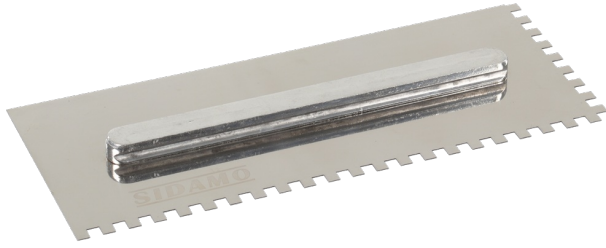

LAME DE PLATOIR

(Ref. 11255128)

Usage régulier

Photo et textes non contractuels

Product Information:

U-shaped tooth replacement blades for set of 6 trowel
Stainless steel blade for high wear resistance
Slide ensures a safe and adjustable placement along the blade

Technical characteristics:

Height (cm) : 1.00
Width (cm) : 11.50
Length (cm) : 28.00
Net weight (Kg) : 0.24
Dimensions (mm)
Teeth L x h (mm)