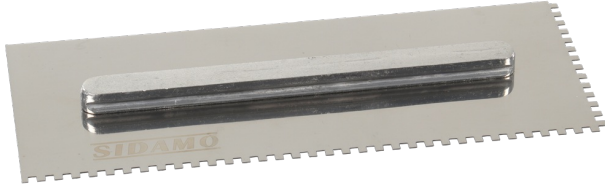

LAME DE PLATOIR

(Ref. 11255127)

Uniform application of adhesives mortars and plasters
Usage régulier

Photo et textes non contractuels

Product Information:

U-shaped tooth replacement blades for set of 6 trowel
Stainless steel blade for high wear resistance
Slide ensures a safe and adjustable placement along the blade

Technical characteristics:

Height (cm) : 1.40
Width (cm) : 11.50
Length (cm) : 28.00
Net weight (Kg) : 0.24
Dimensions (mm)
Teeth L x h (mm)