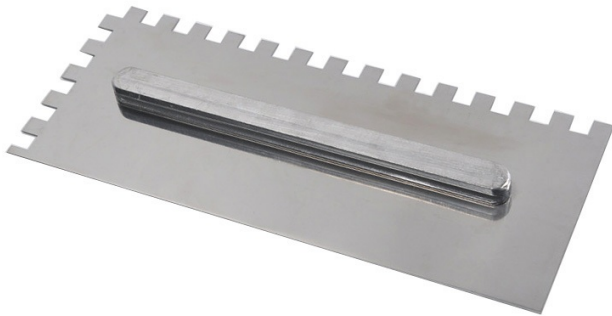

LAME DE PLATOIR

(Ref. 11255130)

Usage régulier

Photo et textes non contractuels

Product Information:

U-shaped tooth replacement blades for set of 6 trowel
Stainless steel blade for high wear resistance
Slide ensures a safe and adjustable placement along the blade

Technical characteristics:

Height (cm) : 1.00
Width (cm) : 11.50
Length (cm) : 28.00
Net weight (Kg) : 0.24
Dimensions (mm)
Teeth L x h (mm) U 10 x 10